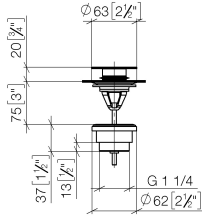

Basin Waste with push fastening 1 1/4" - Brushed Dark Platinum

IMO

10 125 970

Fits: IMO, LULU, MADISON, MEM, TARA,  
CL.1, LISSÉ, VAIA, META, CYO

	Brushed Dark Platinum	10 125 970-99
	Chrome	10 125 970-00
	Brushed Platinum	10 125 970-06
	Platinum	10 125 970-08
	Durabress (23kt Gold)	10 125 970-09
	Dark Chrome	10 125 970-19
	Light Gold	10 125 970-26
	Brushed Light Gold	10 125 970-27
	Brushed Durabress (23kt Gold)	10 125 970-28
	Matte Black	10 125 970-33
	Platinum / Brushed Platinum	10 125 970-36
	Durabress / Brushed Durabress (23kt Gold)	10 125 970-38
	Brushed Bronze	10 125 970-42
	Brushed Champagne (22kt Gold)	10 125 970-46
	Champagne (22kt Gold)	10 125 970-47
	Brushed Chrome	10 125 970-93

## Basin Waste with push fastening 1 1/4" - Brushed Dark Platinum

---

IMO

10 125 970

Only suitable for basins with an overflow.

10 125 970

mm [inches]

10 125 970

### Spare parts list

No.	Item Number	Name	Quantity used	Delivery time
1	04 31 20 096 00-99	plug	1	30
2	09 30 30 179 90	screw	1	2
3	09 11 01 038-99	cup	1	30
4	09 14 05 061 90	seal	1	2
5	09 14 03 153 90	seal	1	2
6	09 11 10 156-99	connection	1	30